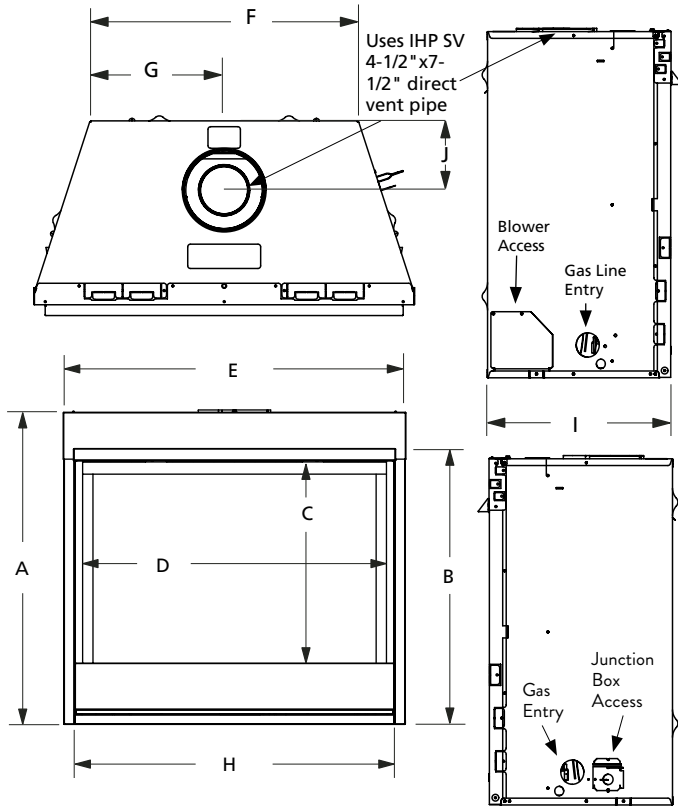

## APPLIANCE SPECIFICATIONS

	DRC2033	DRC2035	DRC2040	DRC2045
A	30-1/8"	32-1/8"	37-1/8"	37-1/8"
B	26-1/4"	28-3/4"	33-1/4"	33-1/4"
C	18-5/16"	22-1/4"	27-1/4"	27-1/4"
D	30-1/2"	32-3/8"	37-3/8"	42-3/8"
E	33-5/8"	35-1/4"	40-1/4"	45-1/4"
F	21-7/8"	25"	30"	35"
G	10-15/16"	12-1/2"	15"	17-1/2"
H	31"	32-7/8"	37-7/8"	42-7/8"
I	14"	17"	17"	17"
J	5-3/4"	6-7/8"	6-7/8"	6-7/8"

## FRAMING SPECIFICATIONS

	DRC2033	DRC2035	DRC2040	DRC2045
WIDTH	33-3/4"	35-3/8"	40-3/8"	45-3/8"
HEIGHT	34-1/4"*	36-1/4"*	41-1/4"*	41-1/4"*
DEPTH	14-1/2"	18"	18"	18"

\* Includes 4" for fold-up standoffs