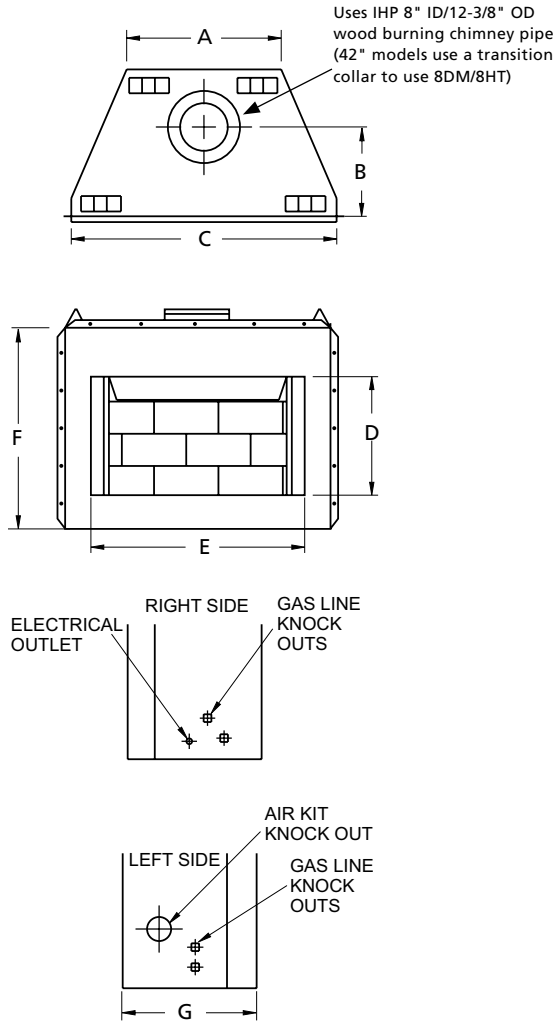

INTERIOR PANEL OPTIONS

APPLIANCE SPECIFICATIONS

	WRE3036	WRE3042
A	29"	36"
B	11-3/4"	11-3/4"
C	41"	48"
D	21"	24"
E	35"	42"
F	37"	41"
G	21"	22-1/2"

OPTIONAL ACCESSORIES

Bi-fold glass doors

Black

Brushed Brass

Platinum

ADDITIONAL ACCESSORIES

A. Stainless Steel Drain Pan

B. 4" Stainless Steel Heat Deflecting Hood

FRAMING SPECIFICATIONS

	WRE3036	WRE3042
WIDTH	41-3/4"	49-3/4"
HEIGHT	41-3/4"	47-1/4"
DEPTH	21-7/8"	23-1/2"