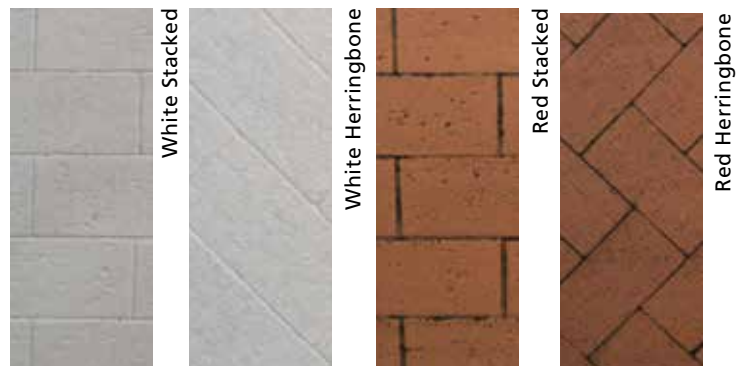

FEATURES

- Available in 36" and 42" models
- Radiant smooth-faced models
- Refractory panels in a variety of colors and patterns
- Heavy duty stainless steel log grate
- Easy access damper control
- Stainless steel screens retract into hidden screen pockets
- Adjustable outside air damper
- Stainless steel construction for long lasting outdoor use
- Uses IHP 8 DM (1700°) double wall air cooled wood burning chimney
- Uses IHP 8 HT (2100°) heavy gauge double wall air cooled wood burning chimney recommended for cold climates (required for Canada)
- 20 year limited warranty

INTERIOR PANEL OPTIONS

APPLIANCE SPECIFICATIONS

	WRE3036	WRE3042
A	29"	36"
B	11-3/4"	11-3/4"
C	41"	48"
D	21"	24"
E	35"	42"
F	37"	41"
G	21"	22-1/2"

OPTIONAL ACCESSORIES

Bi-fold glass doors

Black

Brushed Brass